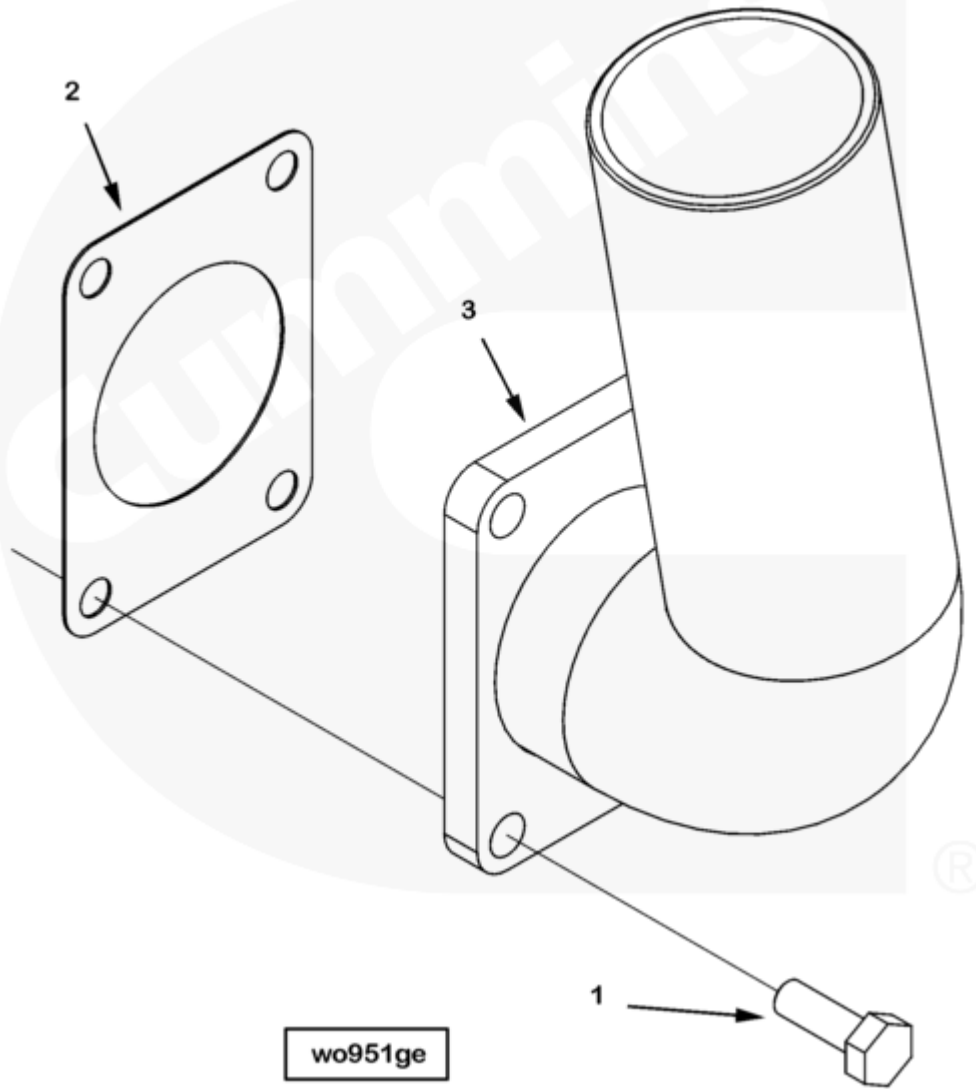

Parts Catalog - Option Detail

Electronic Parts Catalog - Option Detail				
Option	Group	Graphic	Film Card	Date
WO50005	08.07.1	wo951ge	P23	08-SEP-08
Engines	QSK23 CM2250 K109, QSK23 CM500			

©Cummins Inc

[SMALL](#) | [MEDIUM](#) | [LARGE](#)

Cart	Ref No	Part Number	Part Description	Required	Remarks
View My Cart					
		WO50005	Water Outlet Connection		Water outlet connection...(More)
					for qsk23 bof engines for

					service.
					Not to be used for
					production.
<input type="checkbox"/>	1	3094508	Hexagon Head Cap Screw	4	
<input type="checkbox"/>	2	4095546	Cover Plate Gasket	1	
<input type="checkbox"/>	3	4095957	Water Transfer Tube	1	